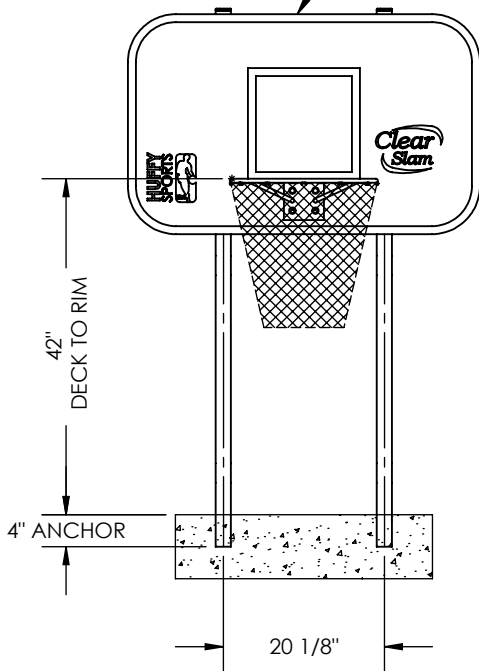

BACKBOARD DESIGN MAY VARY ON AVAILABILITY.

SETBACK _____
RECOMMENDED 24"

SPECTRUM
Products[®]

7100 Spectrum Lane
 Missoula, Montana 59808
 406.542.9781 * 800.791.8056
 Fax: 406.542.1158
 www.spectrumproducts.com