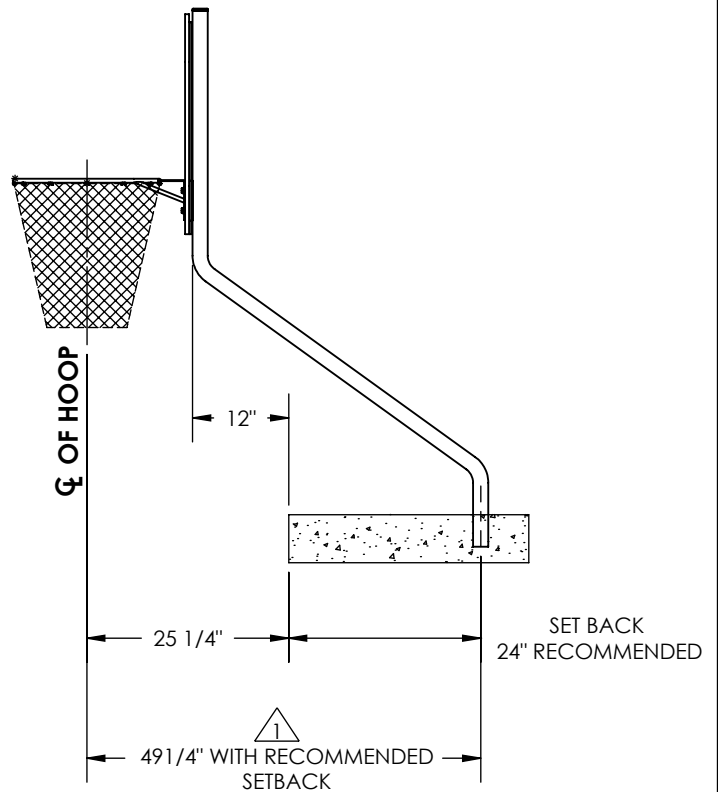

BACKBOARD DESIGN MAY VARY ON AVAILABILITY.

SETBACK _____
RECOMMENDED 24"

SPECTRUM
Products[®]

7100 Spectrum Lane
 Missoula, Montana 59808
 406.542.9781 * 800.791.8056
 Fax: 406.542.1158
 www.spectrumproducts.com