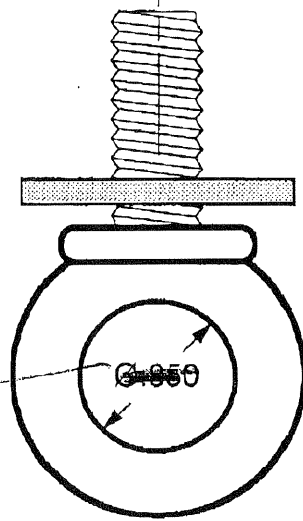

PH-82

Material: Silicon Brass - Chrome Plated

Eye Bolt: 1/2"-13

Yellow Brass Chrome Plated

*NEW*  
*1.1"*

Removeable Eye Bolt  
1/2" - 13 Thread  
Chrome Plated Yellow Brass