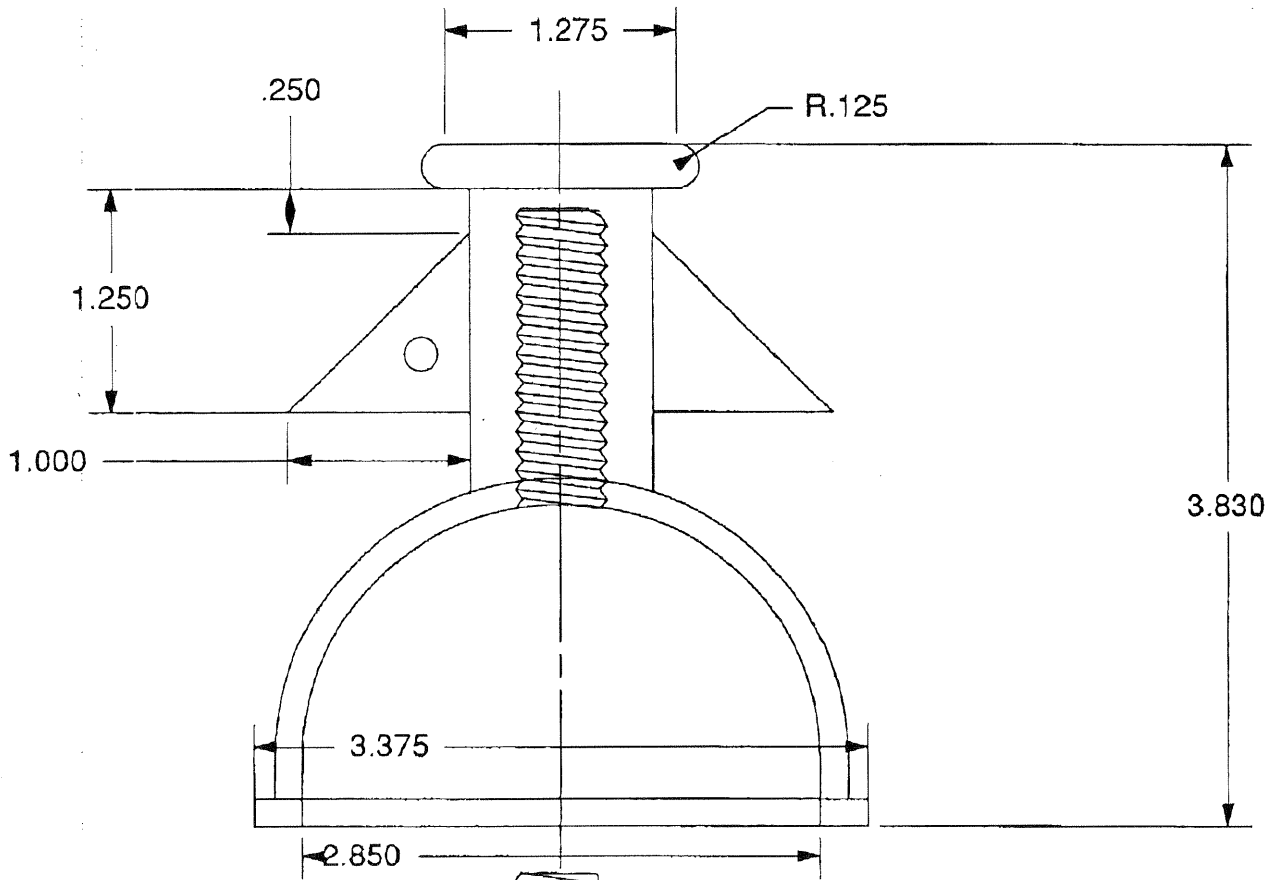

PH-82

Material: Silicon Brass - Chrome Plated

Eye Bolt: 1/2"-13

Yellow Brass Chrome Plated

*NEW*  
*1.1"*

Removeable Eye Bolt  
1/2" - 13 Thread  
Chrome Plated Yellow Brass