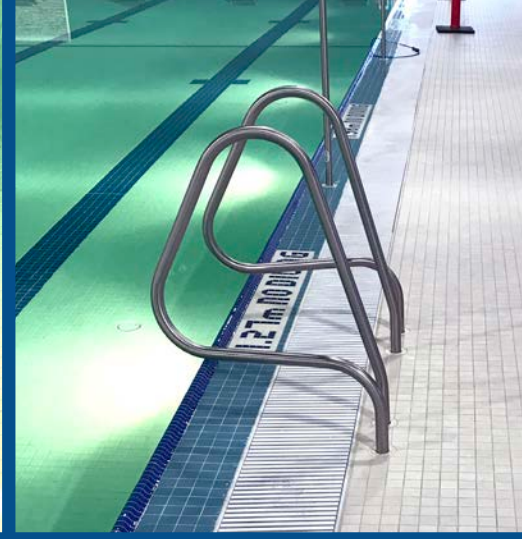

CUSTOM RAILS

Spectrum Aquatics' custom rails are both functional and beautiful. Our in-house engineering and design teams turn your ideas into a reality. Our high-quality stainless steel and state-of-the-art manufacturing processes fabricate rails with precision fit, not only to your specifications, but also your vision.

Custom Rail Options

- Dive tower railings
- Guard rails
- Grab rails and ladders
- Transfer rails
- Spectator/crowd control rails
- Powder coating and finish options available
- In-pool exercise rails
- Ramp rails
- Stair rails
- Stadium rails
- Therapy rails
- ADA compliant rails