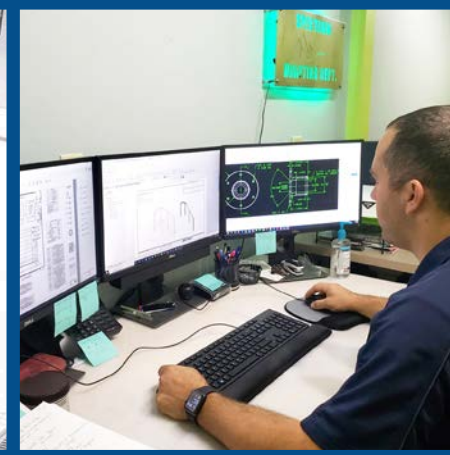

QUALITY. PERFORMANCE. STRENGTH. LONGEVITY.