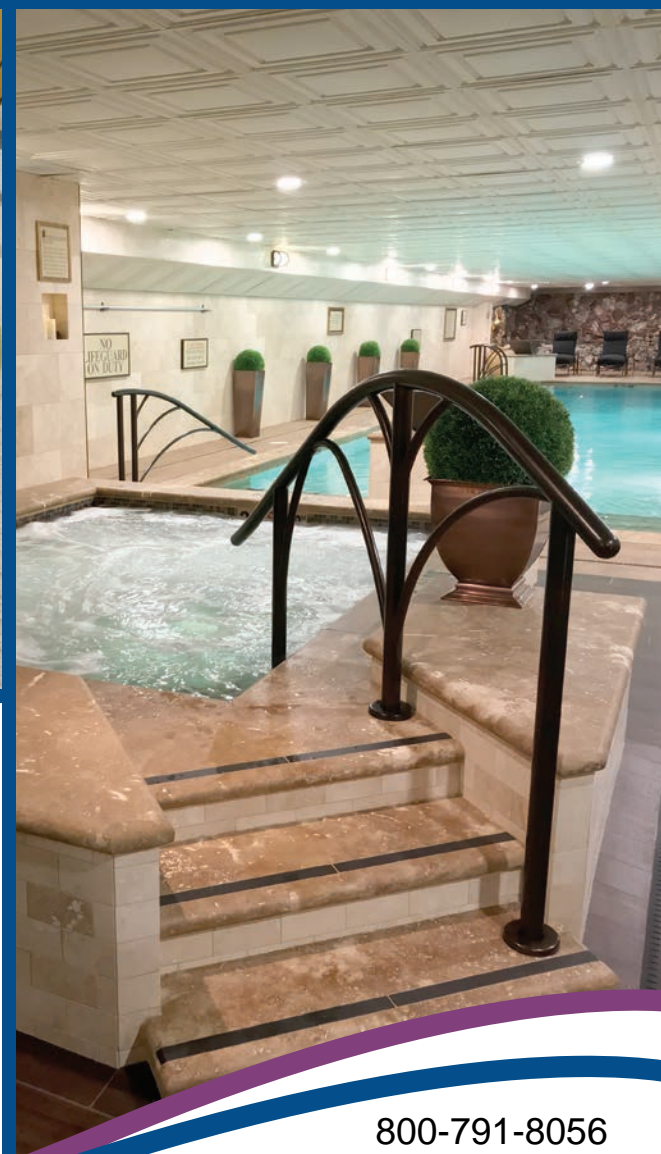

CUSTOM RAILS

Spectrum Aquatics' custom rails are both functional and beautiful. Our in-house engineering and design teams turn your ideas into a reality. Our high-quality stainless steel and state-of-the-art manufacturing processes fabricate rails with precision fit, not only to your specifications, but also your vision.

Custom Rail Options

- Dive tower railings
- Guard rails
- Grab rails and ladders
- Transfer rails
- Spectator/crowd control rails
- Powder coating and finish options available
- In-pool exercise rails
- Ramp rails
- Stair rails
- Stadium rails
- Therapy rails
- ADA compliant rails