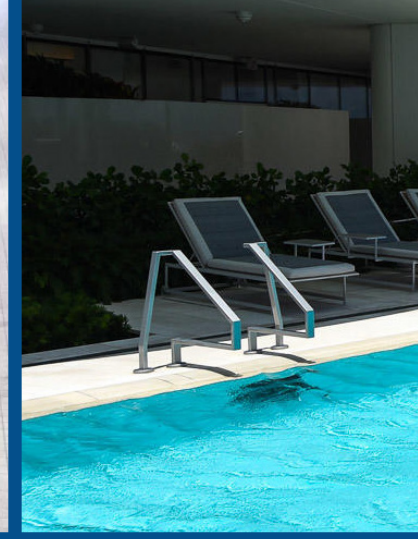

CUSTOM RAILS

Spectrum Aquatics' custom rails are both functional and beautiful. Our in-house engineering and design teams turn your ideas into a reality. Our high-quality stainless steel and state-of-the-art manufacturing processes fabricate rails with precision fit, not only to your specifications, but also your vision.

Custom Rail Options

- Dive tower railings
- Guard rails
- Grab rails and ladders
- Transfer rails
- Spectator/crowd control rails
- Powder coating and finish options available
- In-pool exercise rails
- Ramp rails
- Stair rails
- Stadium rails
- Therapy rails
- ADA compliant rails