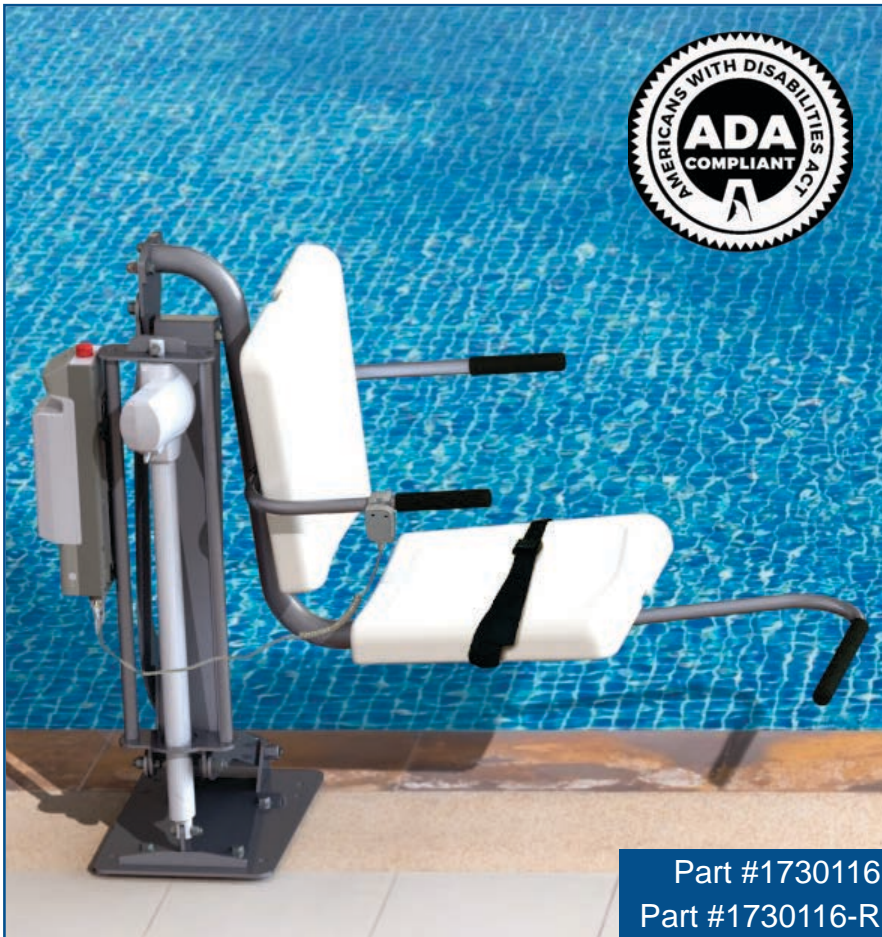

## AQUA Buddy<sup>®</sup> BP 350

The AQUA Buddy 350 is an ADA compliant battery powered lift that is self-operable from the deck and water via wired hand control. This compact lift is designed for in-ground pools and spas and is ideal for customers in the hotel/hospitality industry.

Part #1730116  
Part #1730116-R

\*Opposite facing lift available

### Accessories

- Protective cover
- Extra 24 volt battery and charger

### Features

- 350 pound lifting capacity
- Economical
- Low profile
- Allows for independent operation
- Quiet & smooth performance
- Simple installation & easy removal
- Retro fitting capability
- Powder coated 304L stainless steel
- Compact deck plate and mounting footprint