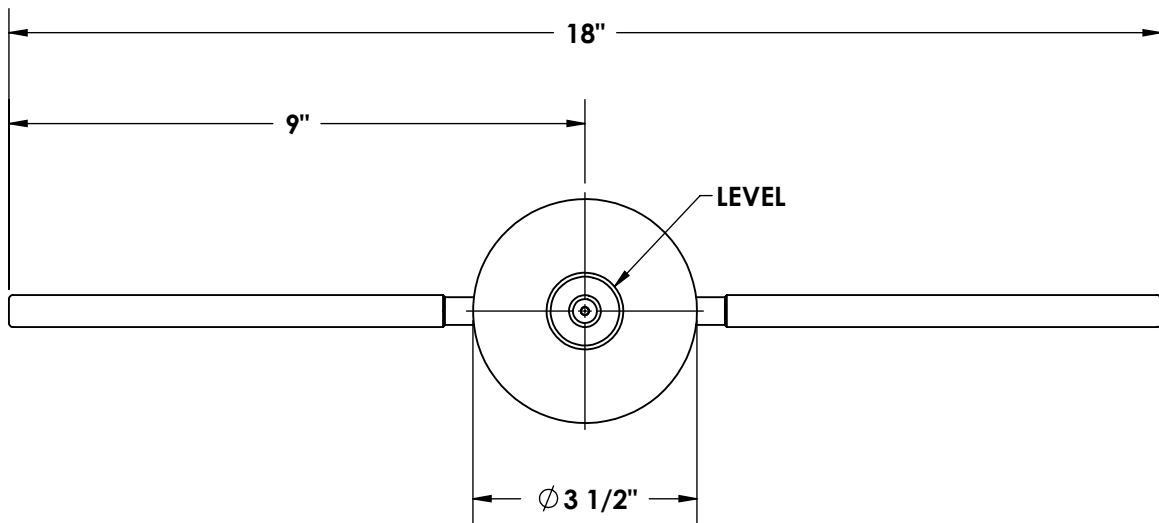

**ANCHORS AND ACCESSORIES  
MODEL - GRIZZLY/GROWLER SET TOOL**

 Dimensions vary with specific applications.

\*Note: Specifications are nominal and are subject to change.

Please contact Spectrum Products for custom applications.

**SPECTRUM**  
Products

7100 Spectrum Lane  
Missoula, Montana 59808  
406.542.9781 \* 800.791.8056  
Fax: 406.542.1158  
www.spectrumproducts.com

**ENGINEERING DATA**

PRODUCT:	GRIZZLY/GROWLER SET TOOL
PRODUCT #:	21705-00
REVISION:	A
MATERIAL:	UHMW/304 STAINLESS STEEL