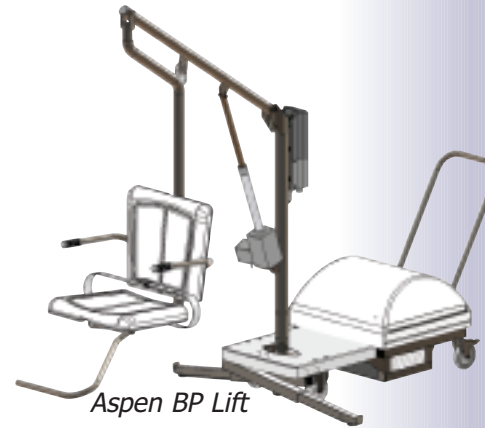

Spectrum Products introduces the new Mobile Anchor Transport Evolution. The MATE is the common anchor evolving into new applications including basketball hoops, guard chairs, assisted access lifts, starting platforms, and stanchion posts.

The MATE allows for the flexibility of products to be moved around the pool deck, into storage or from pool to pool allowing your facility to enjoy the versatility of the MATE.

The MATE is safe and easy to operate. It has three high performance locking wheels and two pull-out locking legs for added safety and stability.

800.791.8056
www.spectrumproducts.com

PRESORTED
STANDARD
US POSTAGE
PAID
MISSOULA, MT
PERMIT #569

SPECTRUM
Products®
7100 Spectrum Lane
Missoula, MT 59808

**Introducing the new Mobile Anchor
Transport Evolution!**

Traveler XRC Lift

Aspen BP Lift

Guard Chair

"AT LAST, FREEDOM TO MOVE ABOUT"

Do you have an existing Spectrum product that lives in an anchor? Check with your Spectrum Sales Representative about setting it free to move about in the new MATE.