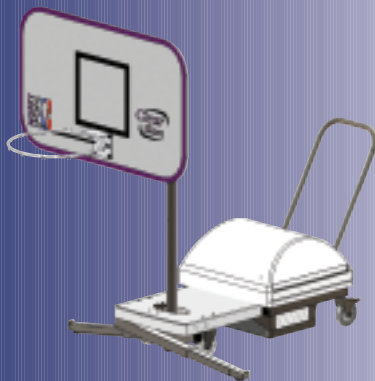

Basketball Hoop