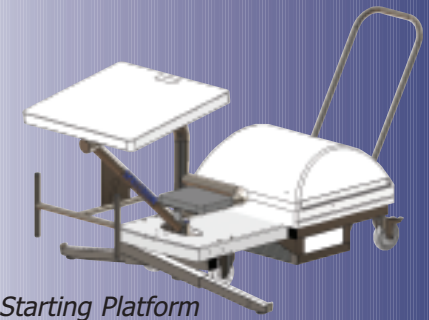

Spectrum Products introduces the new Mobile Anchor Transport Evolution. The MATE is the common anchor evolving into new applications including basketball hoops, guard chairs, assisted access lifts, starting platforms, and stanchion posts.

The MATE allows for the flexibility of products to be moved around the pool deck, into storage or from pool to pool allowing your facility to enjoy the versatility of the MATE.

The MATE is safe and easy to operate. It has three high performance locking wheels and two pull-out locking legs for added safety and stability.

Traveler XRC Lift

Aspen BP Lift

Guard Chair

"AT LAST, FREEDOM TO MOVE ABOUT"

Do you have an existing Spectrum product that lives in an anchor? Check with your Spectrum Sales Representative about setting it free to move about in the new MATE.