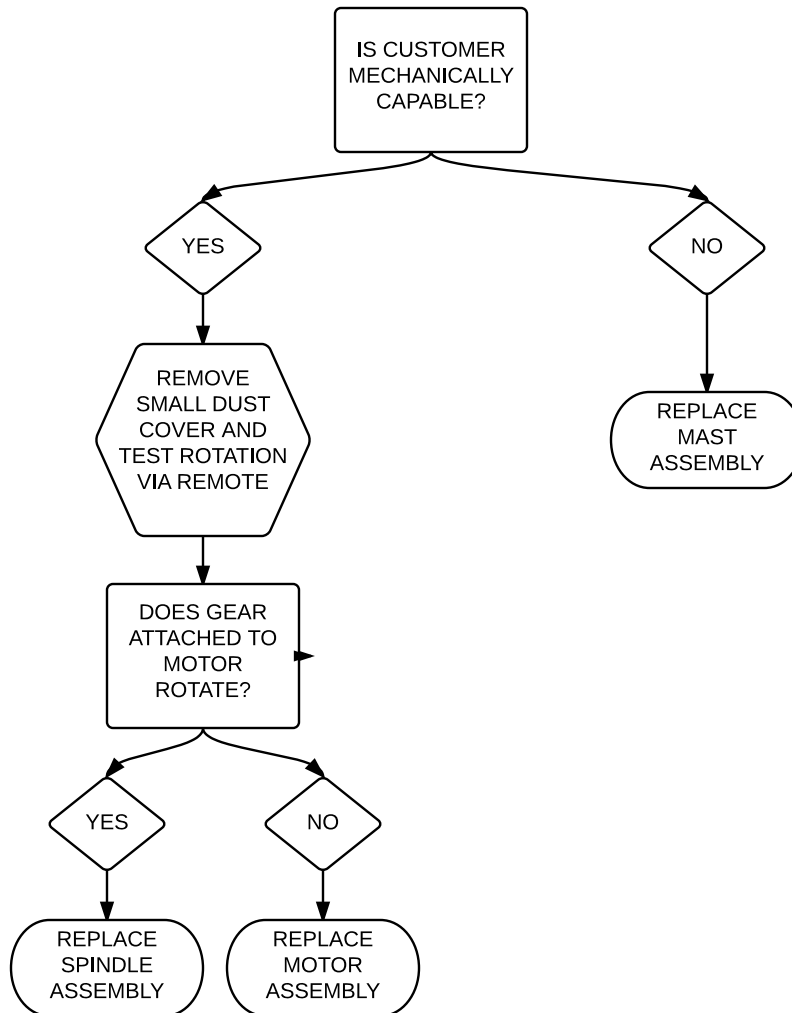

TRAVELER MECHANICAL ROTATION TROUBLESHOOTING

Please use this document with guidance from Spectrum Aquatics Customer Service (Phone: 1-406-532-6321)